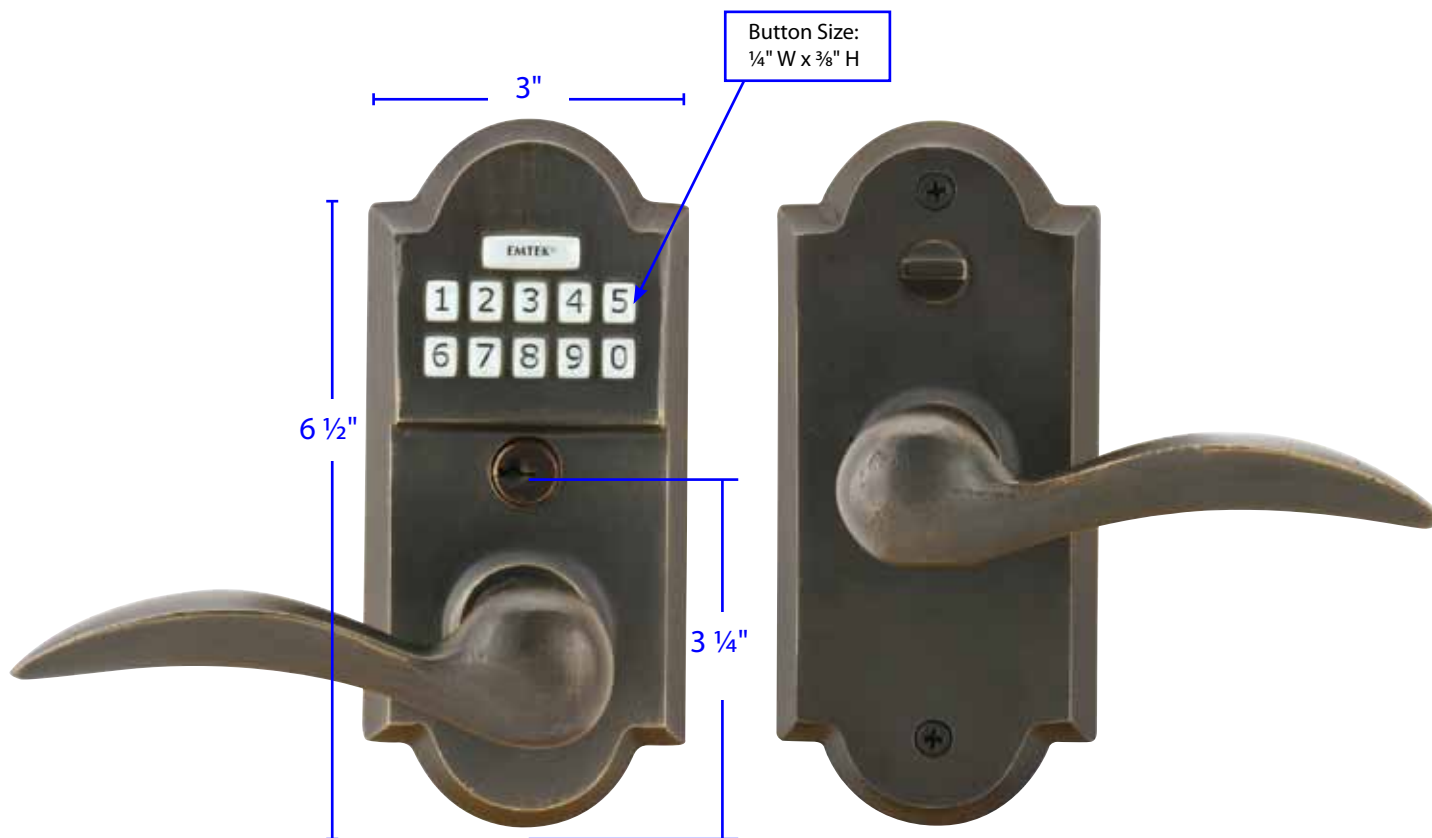

Exterior Projection: 15/16"

Interior Projection: 7/8"

Adaptors available for brass leversets to fit doors between 1 3/8" and 1 5/8" thick.

Product Features for both Deadbolt & Lever Locksets:

- Fits any door between 1 3/4" to 2 1/4" thick with a 2 1/8" bore standard door prep.
- Installs easily with only a Phillips head screwdriver.
- Easy to use installation and programming instructions included.
- Factory programmed with 2 unique, secure user codes for use right out of the box.
- Can be programmed with up to 20 user codes of your choice.
- Programming changes can be made easily using the keypad.
- Keypad has a protective coating to prevent wear patterns.
- Illuminated keypad for easy and quick operation after dark.
- Low battery indicator lets you know when it's time to change the battery.
- Emtek's standard mechanical and finish warranties along with a 2 year warranty on electronic components.

Exterior Projection: 1⁵/₁₆"

Interior Projection: 7⁸/₁₆"

Shown in Passage Mode *Storeroom/Gate Function*

Storeroom / Gate Function

- Outside lever always locked
- Entry by code or key only
- Inside lever always free

Locked

- Outside lever always locked
- Entry by code or key only
- Inside lever always free

Passage

- Outside lever always free
- Entry by operating lever, no code or key required.
- Inside lever always free