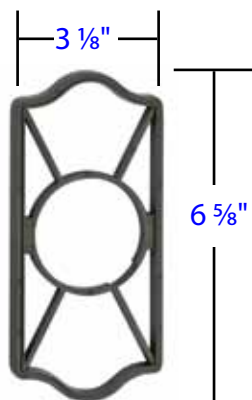

Exterior Projection: 15/16"

Interior Projection: 7/8"

Adaptors available for brass leversets to fit doors between 1 3/8" and 1 5/8" thick.

Product Features for both Deadbolt & Lever Locksets:

- Fits any door between 1 3/4" to 2 1/4" thick with a 2 1/8" bore standard door prep.
- Installs easily with only a Phillips head screwdriver.
- Easy to use installation and programming instructions included.
- Factory programmed with 2 unique, secure user codes for use right out of the box.
- Can be programmed with up to 20 user codes of your choice.
- Programming changes can be made easily using the keypad.
- Keypad has a protective coating to prevent wear patterns.
- Illuminated keypad for easy and quick operation after dark.
- Low battery indicator lets you know when it's time to change the battery.
- Emtek's standard mechanical and finish warranties along with a 2 year warranty on electronic components.

Exterior Projection: 1⁵/₁₆"

Interior Projection: 7⁸/₁₆"

Shown in Passage Mode *Storeroom/Gate Function*

Storeroom / Gate Function

- Outside lever always locked
- Entry by code or key only
- Inside lever always free